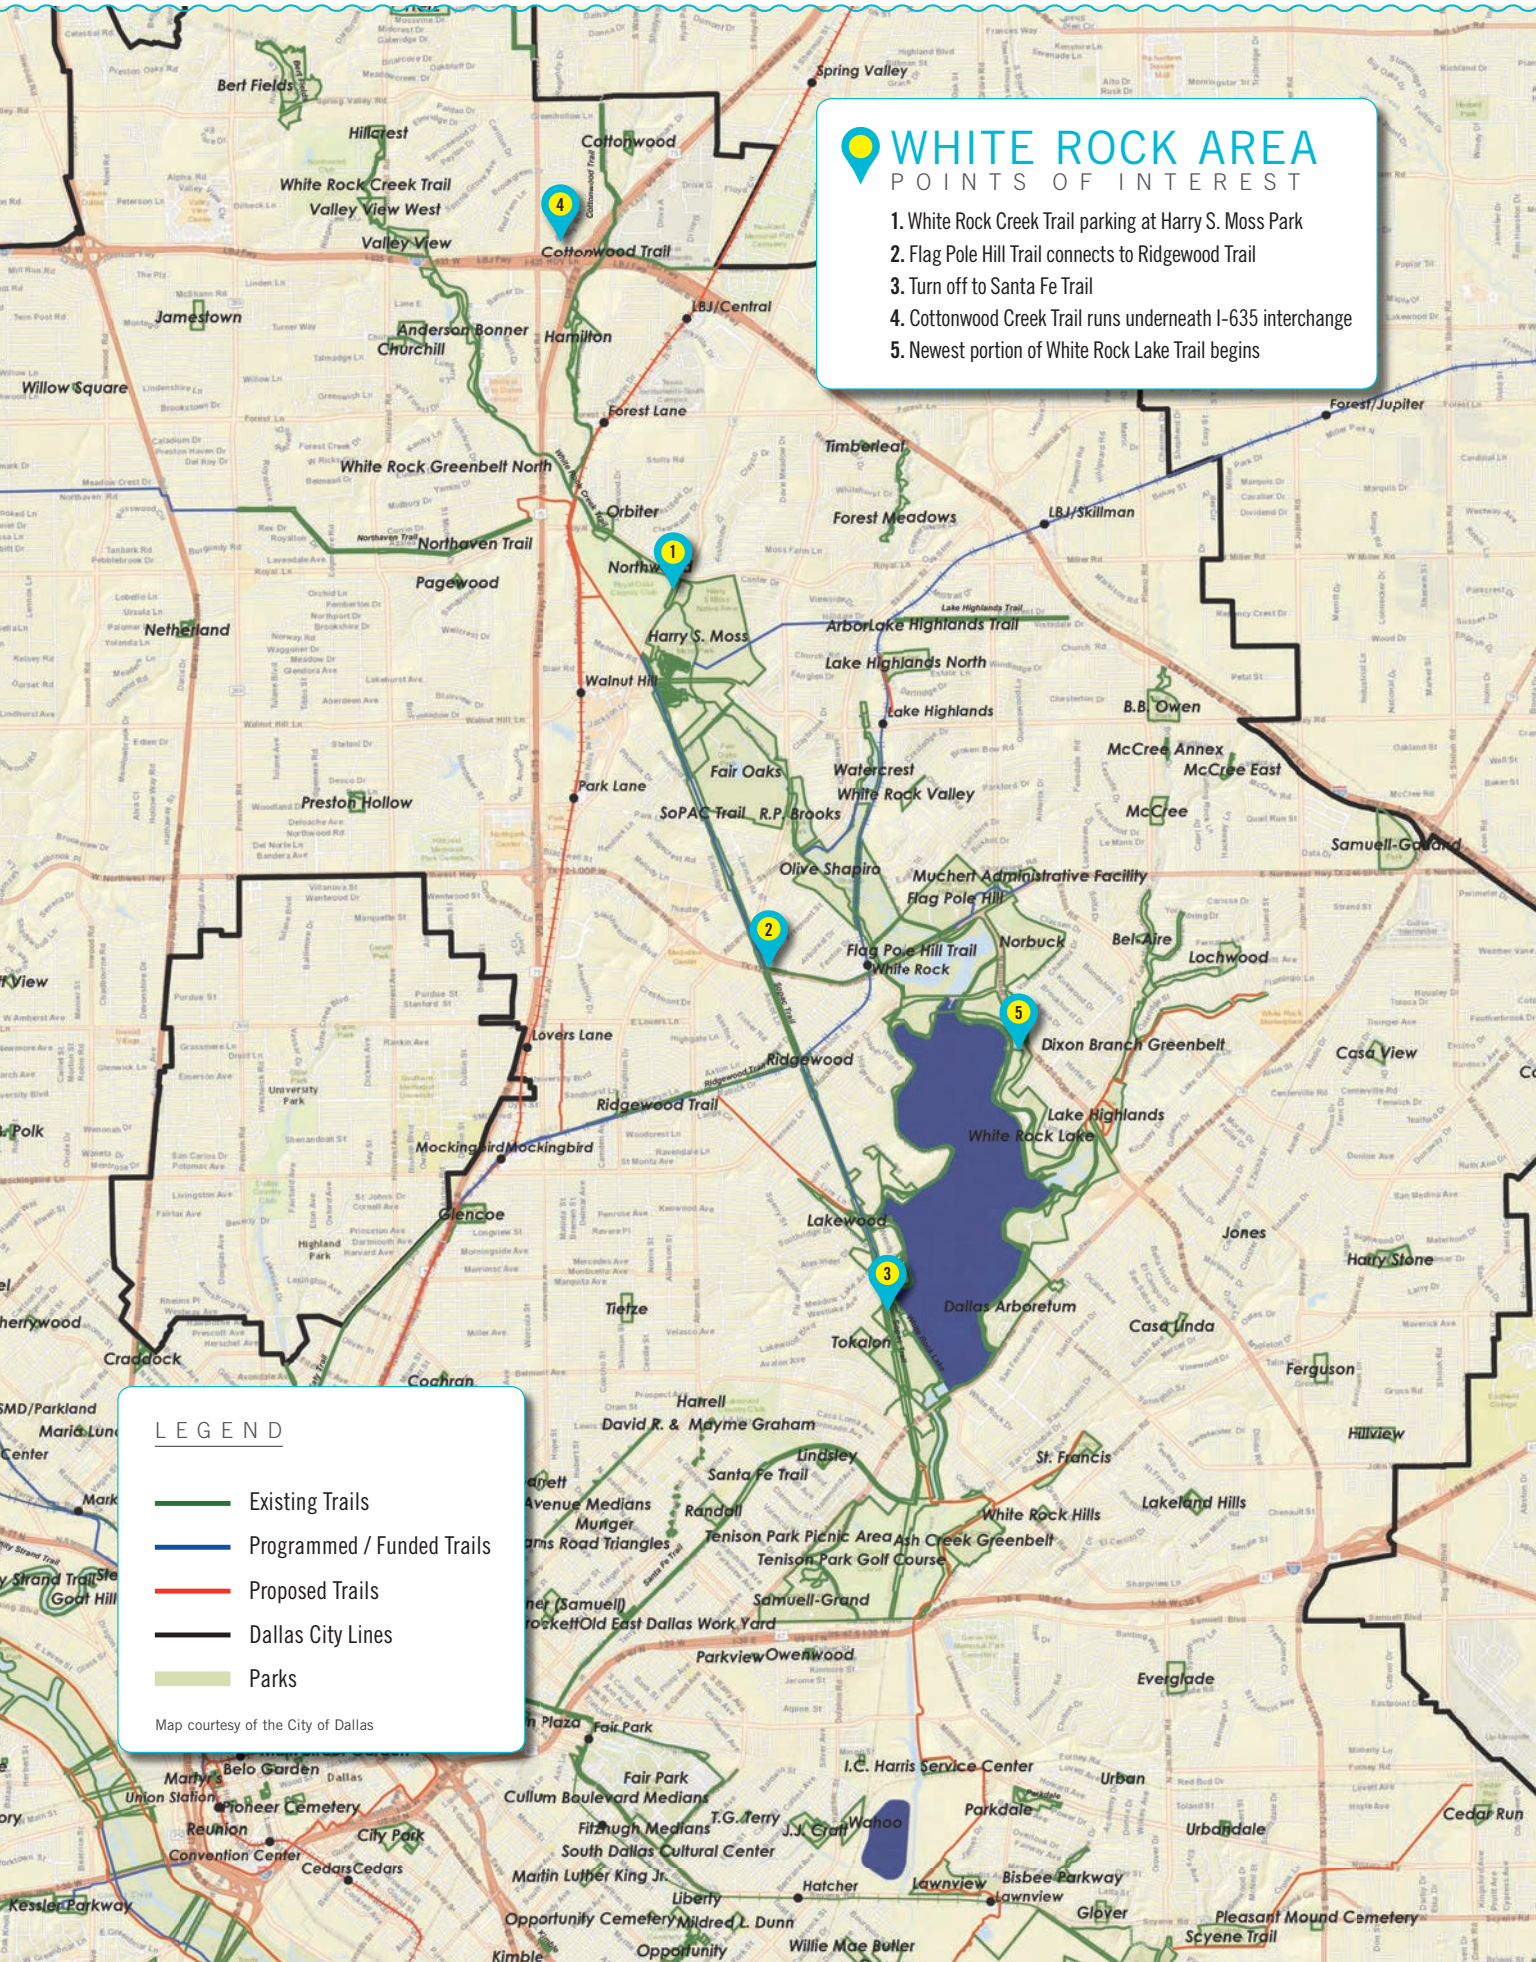

CITY OF DALLAS COMPREHENSIVE TRAIL MAP

WHITE ROCK AREA POINTS OF INTEREST

1. White Rock Creek Trail parking at Harry S. Moss Park
2. Flag Pole Hill Trail connects to Ridgewood Trail
3. Turn off to Santa Fe Trail
4. Cottonwood Creek Trail runs underneath I-635 interchange
5. Newest portion of White Rock Lake Trail begins

LEGEND

-  Existing Trails
-  Programmed / Funded Trails
-  Proposed Trails
-  Dallas City Lines
-  Parks

Map courtesy of the City of Dallas

CITY OF DALLAS COMPREHENSIVE TRAIL MAP